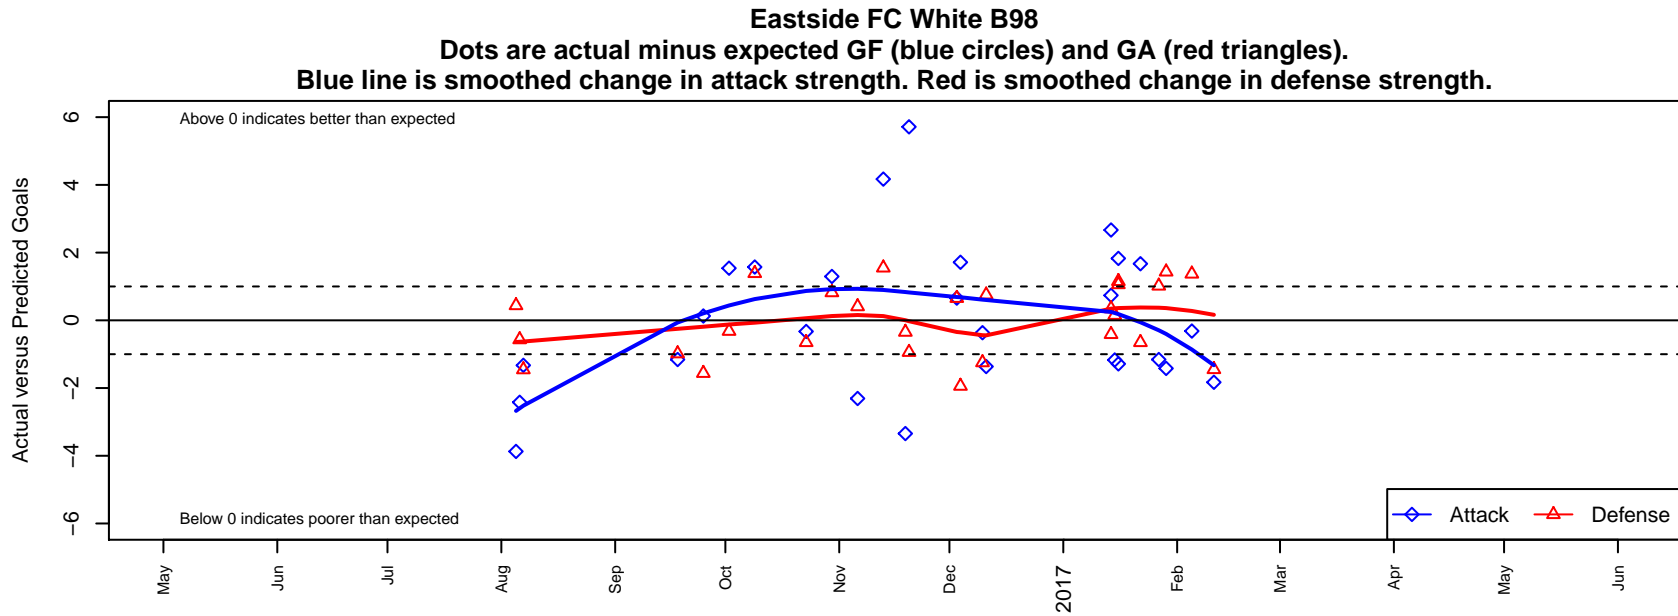

**attack and defense variance (black dot)
relative to other teams
and top 10 in region**

**attack and defense rating
relative to others at age
and all opponents in last 13 months**

Eastside FC White B98

Eastside FC
Preston, WA
B98 total strength=1710
attack=25.9 defense=21.14
fall league = RCL B98 Div 3
notes= Savette 2016

alt names used:
EFC B98 White
Eastside FC B98 White B
Eastside FC B98W – Savette
Eastside FC B98 White B

Venues played:
2016 Eastside FC Cup BU18–19
2016 RCL B98 Div 3
2016 PacNW Winter Classic Premier II U19
2016 WYS Presidents Cup B98