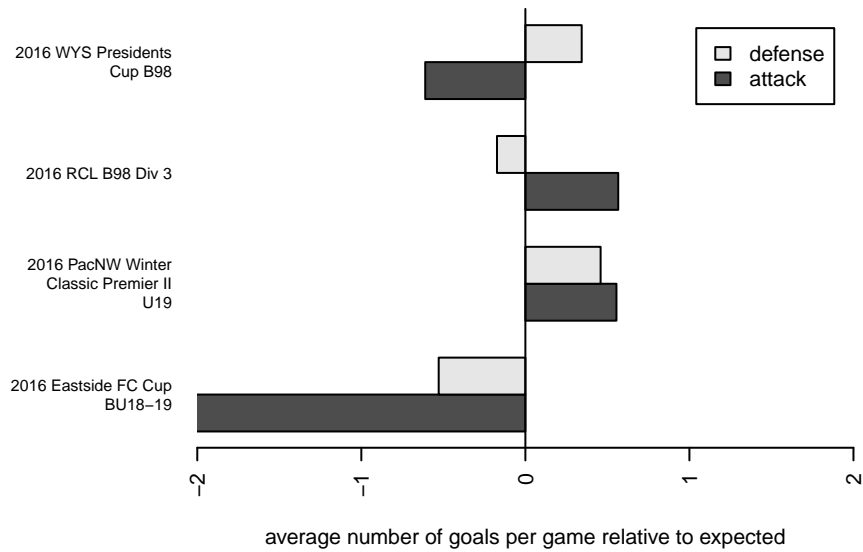

Performance relative to 13 month average