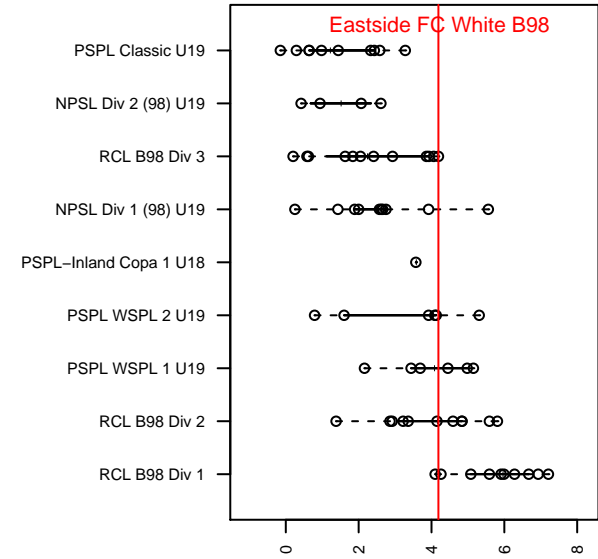

**attack and defense rating
relative to others at age
and all opponents in last 13 months**