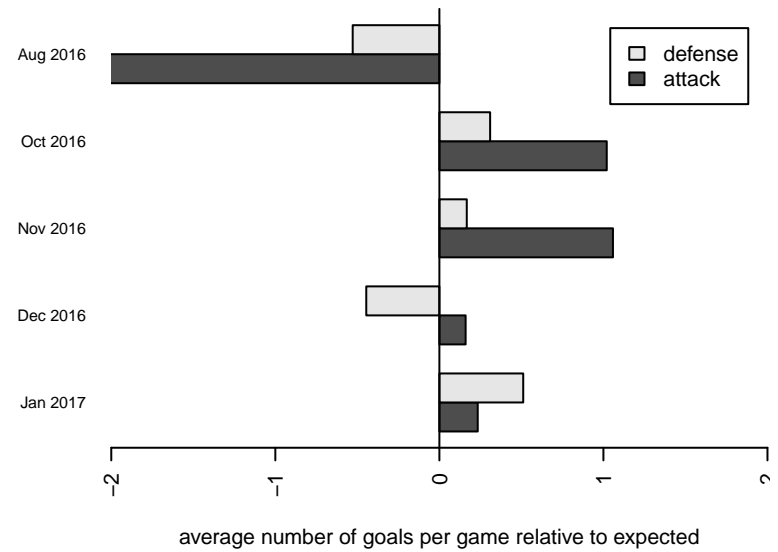

Performance relative to 13 month average