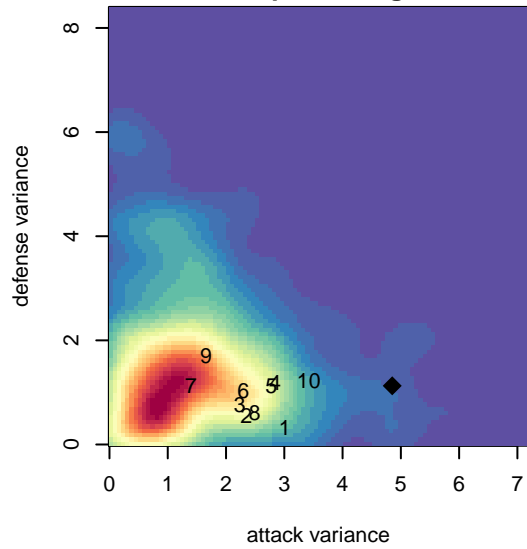

Eastside FC White B98

Eastside FC
 Preston, WA
 B98 total strength=1710
 attack=25.9 defense=21.14
 fall league = RCL B98 Div 3
 notes= Savette 2016

alt names used:
 EFC B98 White
 Eastside FC B98 White B
 Eastside FC B98W – Savette
 Eastside FC B98 White B

Venues played:
 2016 Eastside FC Cup BU18–19
 2016 RCL B98 Div 3
 2016 PacNW Winter Classic Premier II U19
 2016 WYS Presidents Cup B98

**attack and defense variance (black dot)
relative to other teams
and top 10 in region**