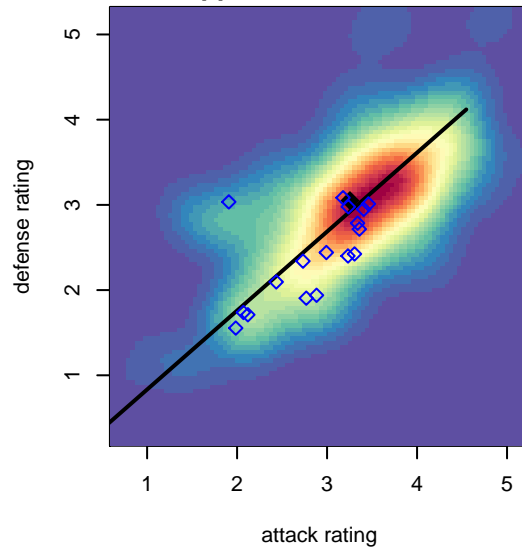

**attack and defense rating
relative to others at age
and all opponents in last 13 months**